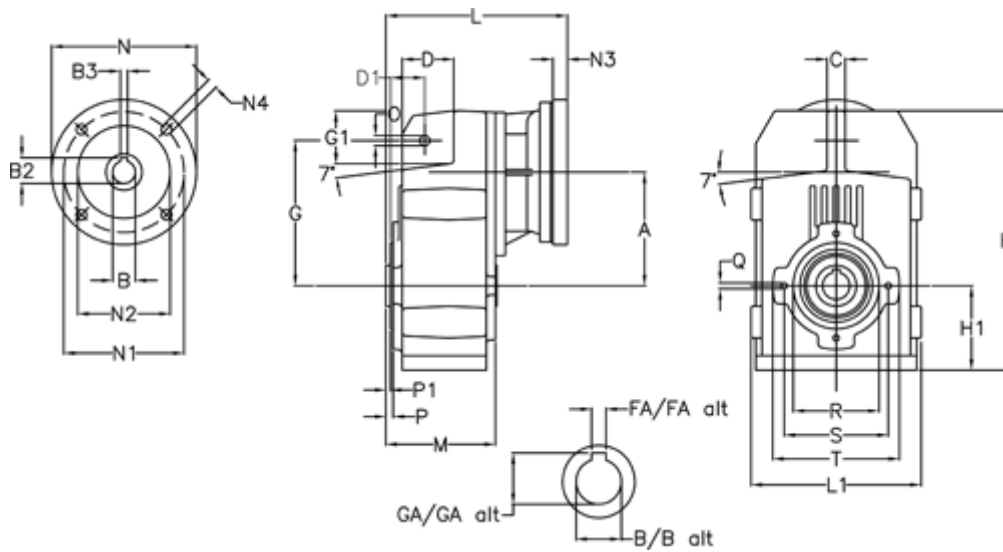

# Data Sheet

Article number: 29560357863220  
 Description: Shaft mounted gear  
 A314H35-578,6-P63B5

## Measures

A = 150.50	FA = 10	M = 125.0	Q = M10x17
B = 35	G = 170	N = 140	R = 110
B1 = 11	G1 = 84.0	N1 = 115	S = 130
B2 = 12.8	GA = 38.3	N2 = 95	T = 150
B3 = 4	H = 326.0	N4 = M8x19	
C = 20	H1 = 102.0	O = 13	
D = 68.0	L = 283.0	P = 6.5	
D1 = 54.0	L1 = 210	P1 = 3.5	